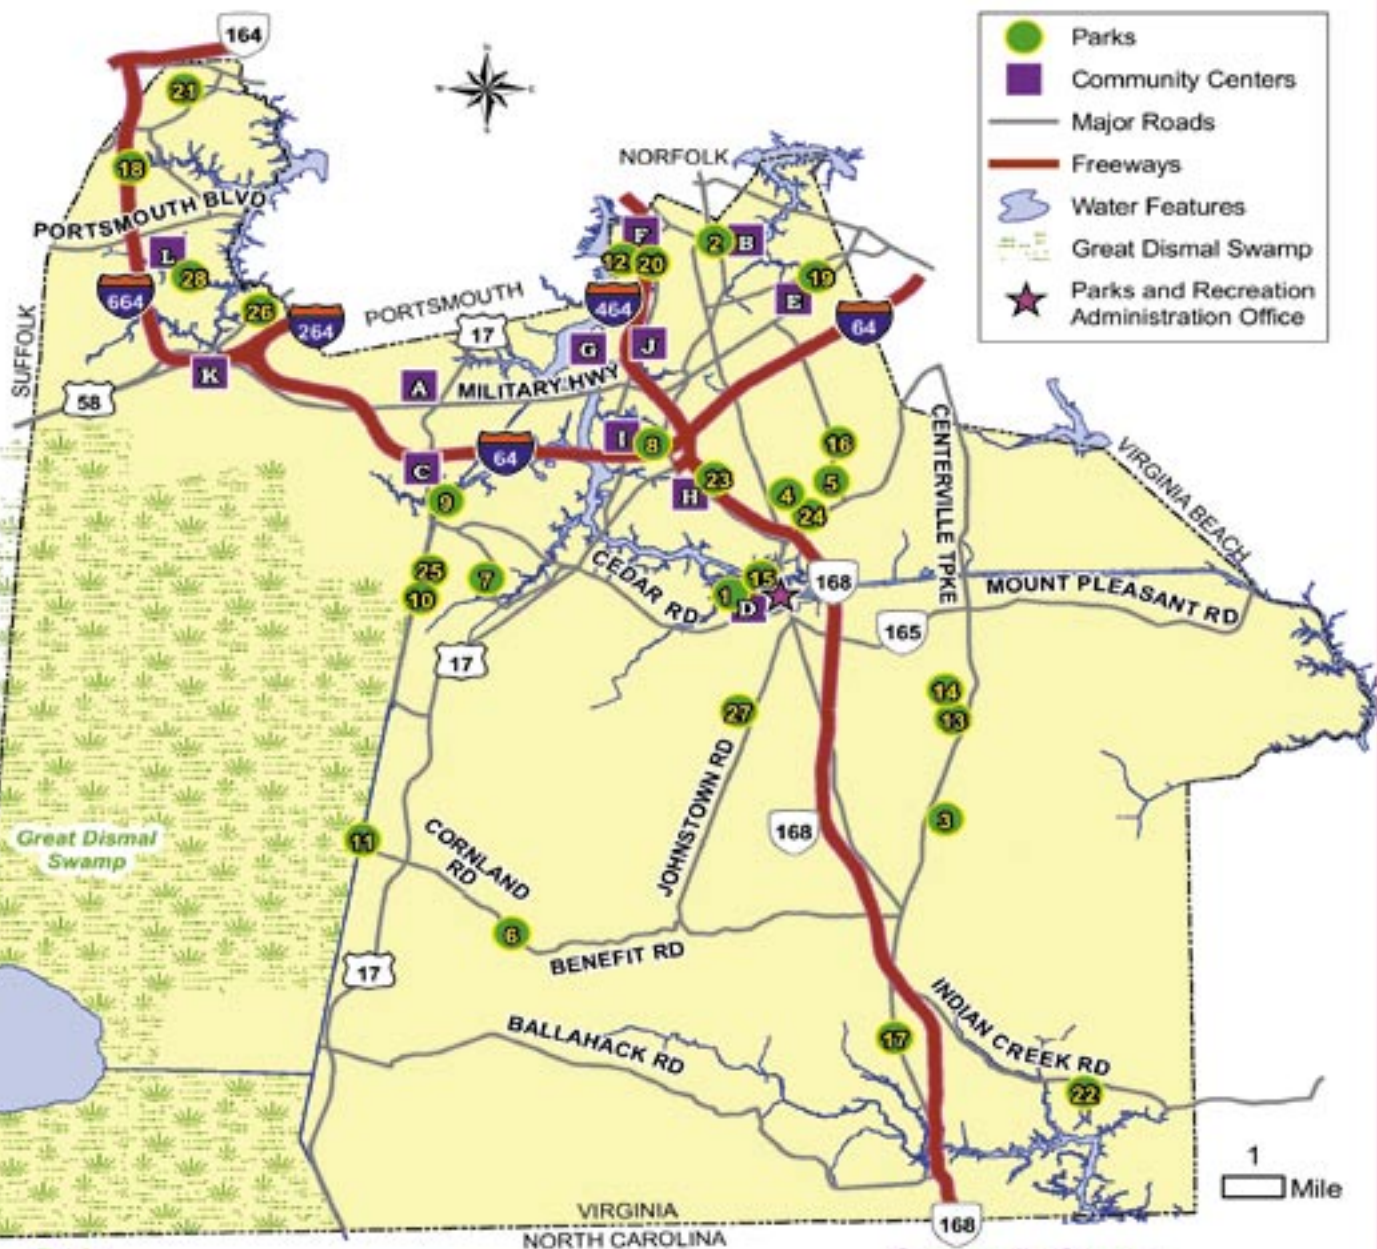

Parks and Recreation Facilities

City of Chesapeake, Virginia

Parks

1 Bells Mill Park	15 Great Bridge Lock Park
2 Campostella Square Park	16 Greenbrier Sports Park
3 Centerville Park	17 Heritage Park *
4 Chesapeake Arboretum	18 Hunter's Cove Park
5 Chesapeake City Park	19 Indian River Park
6 Cornland Park	20 Lakeside Park
7 Creekwood South Park	21 M. Anne Tregembo at Dunedin
8 Crestwood Park	22 Northwest River Park
9 Deep Creek Lock Park	23 Oak Grove Lake Park
10 Deep Creek Park *	24 Oakbrooke Park
11 Dismal Swamp Canal Trail	25 Sawyer's Mill Park
12 Elizabeth River Boat Landing and Park	26 Southwestern Park
13 Emerald Lakes Park	27 Stonegate Park
14 Etheridge Lakes Park	28 Western Branch Park and Sports Park

* Denotes future park

Community Centers

A Camelot
B Dr. Clarence V. Cuffee
C Deep Creek
D Great Bridge
E Indian River
F Johnson Park Ceramic Center
G Portlock Senior Center
H River Crest
I Senior / Therapeutic Recreation
J South Norfolk
K Sunray Ceramic Center
L Western Branch